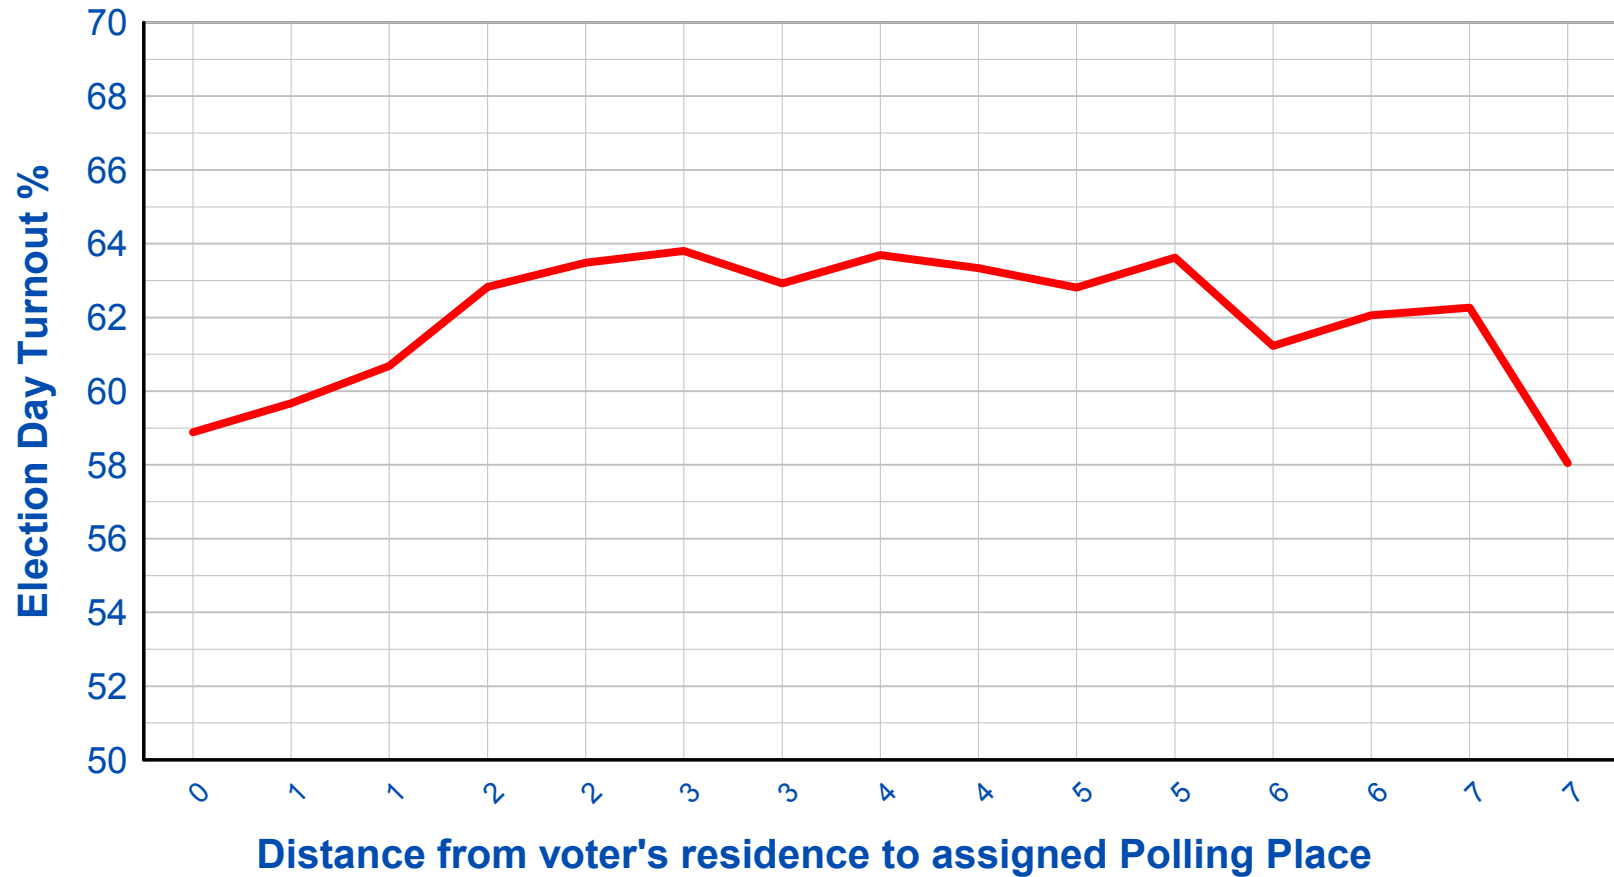

Election Day Turnout vs. Distance to Polling Place

Maryland 2012 General Election

Turnout as % of registered voters excluding absentee voters